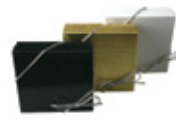

## MEDITERRANEAN

The pillow box is a fun way to set your promotion apart. When the side flaps are tucked in they create a pillow effect that leaves room inside for accessories or inserts.

**DIMENSIONS:**  
4 x 3.75 x 1.5 in

**DECORATION:**  
Custom Insert Card

## NILE

Think of your USB drive as a precious gem and package it in a jewelry box. With a soft, poly-fiber lining your USB will be cradled safely inside.

**DIMENSIONS:**  
4 x 3.75 x 1.5 in

**DECORATION:**  
Custom Insert Card

## PACIFIC

Our popular magnetic case is simple yet very effective. With a transparent body you can see the imprinted drive inside even when the case is closed.

**DIMENSIONS:**  
3.7 x 1.75 x 0.9 in

**DECORATION:**  
Custom Insert Card